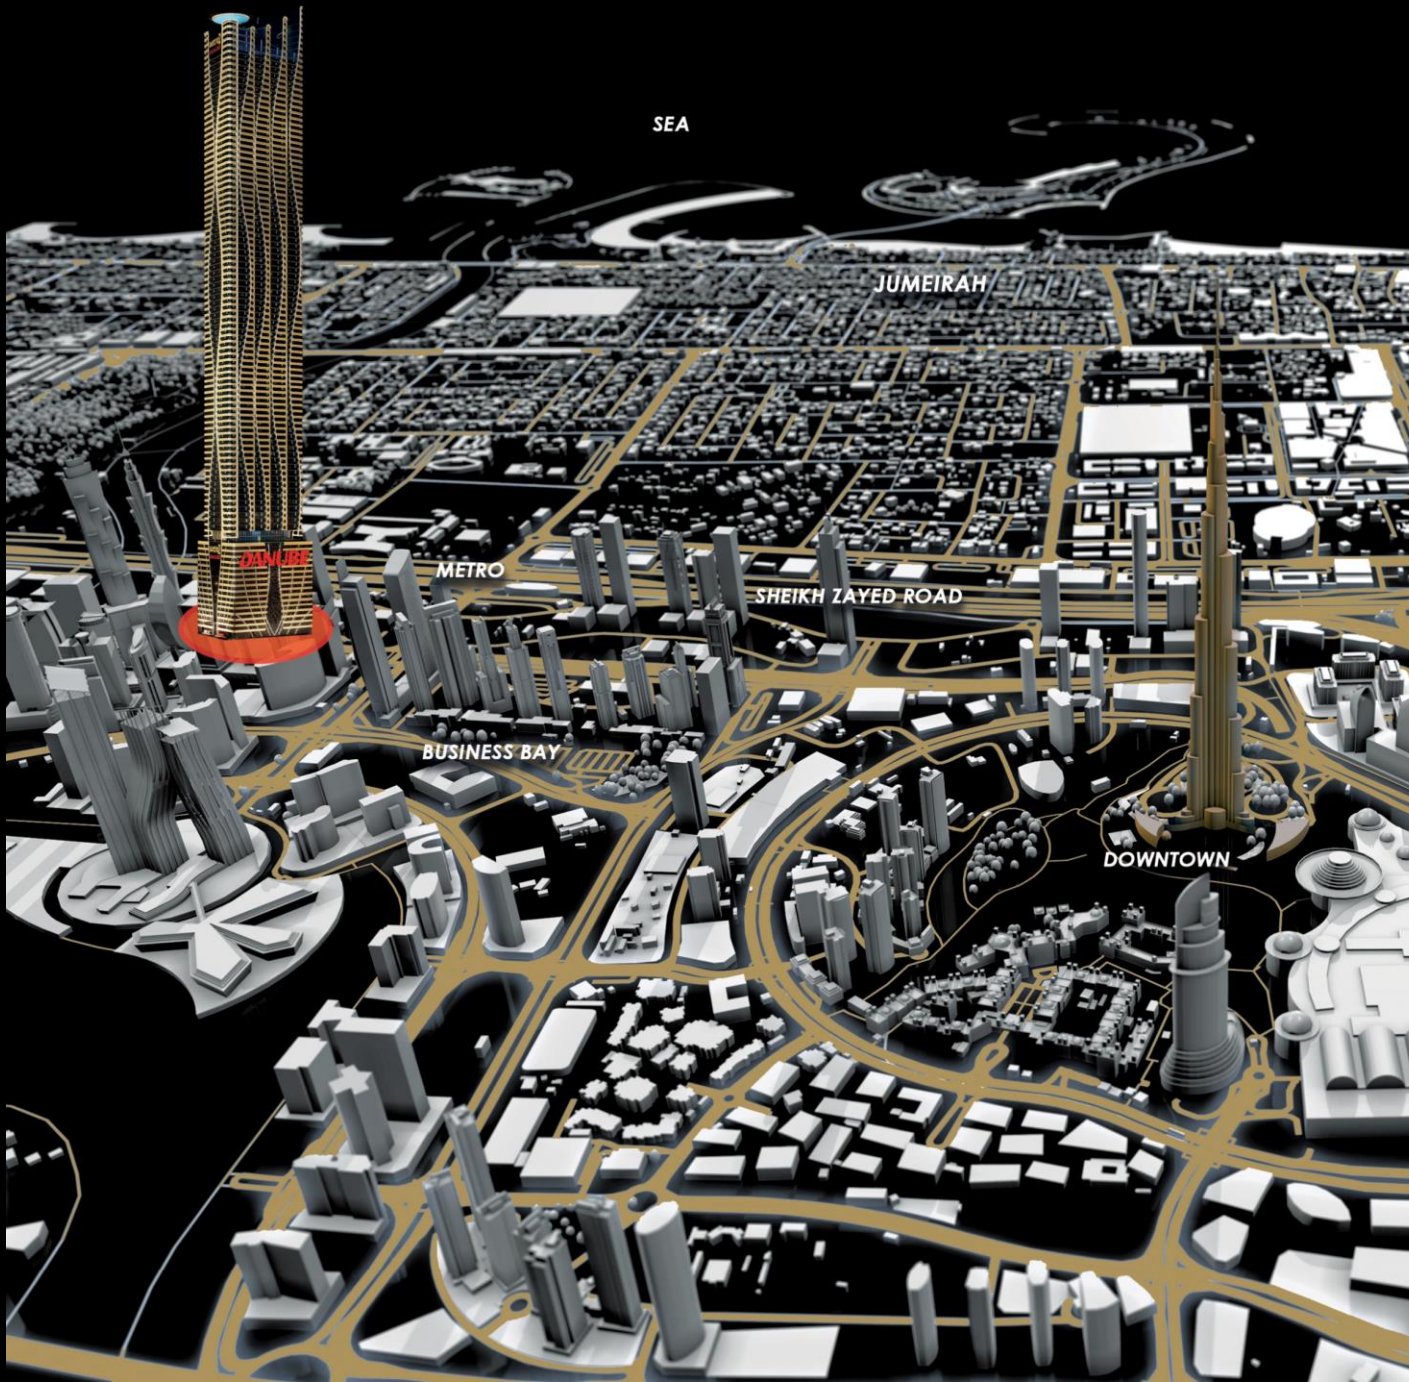

BAYZ 102
BY **DANUBE**

COMING SOON

BAYZ 102 **BY DANUBE**

YOUR HOME IN THE SKY

BAYZ 102
DANUBE
COMING SOON

102 LEVELS OF LUXURY IN BUSINESS BAY

After the unprecedented success of BAYZ 101,
Danube Properties proudly presents
BAYZ 102, setting new standards in modern luxury

BURJ KHALIFA AND SITE

BAYZ 101

BAYZ 102

DISTANCES

	Business Bay Canal	1 min
	Business Bay Metro	1 min
	Burj Khalifa	2 min
	Dubai Mall	3 min
	City Walk	5 min
	Museum of the Future	5 min
	Jumeirah Beach	7 min
	D - Marin Business Bay	8 min
	Dubai Frame	8 min
	Creek	15 min
	Mall of the Emirates	15 min
	Dubai International Airport	15 min
	Burj Al Arab	18 min
	Dubai Marina	20 min
	Palm Jumeirah	20 min