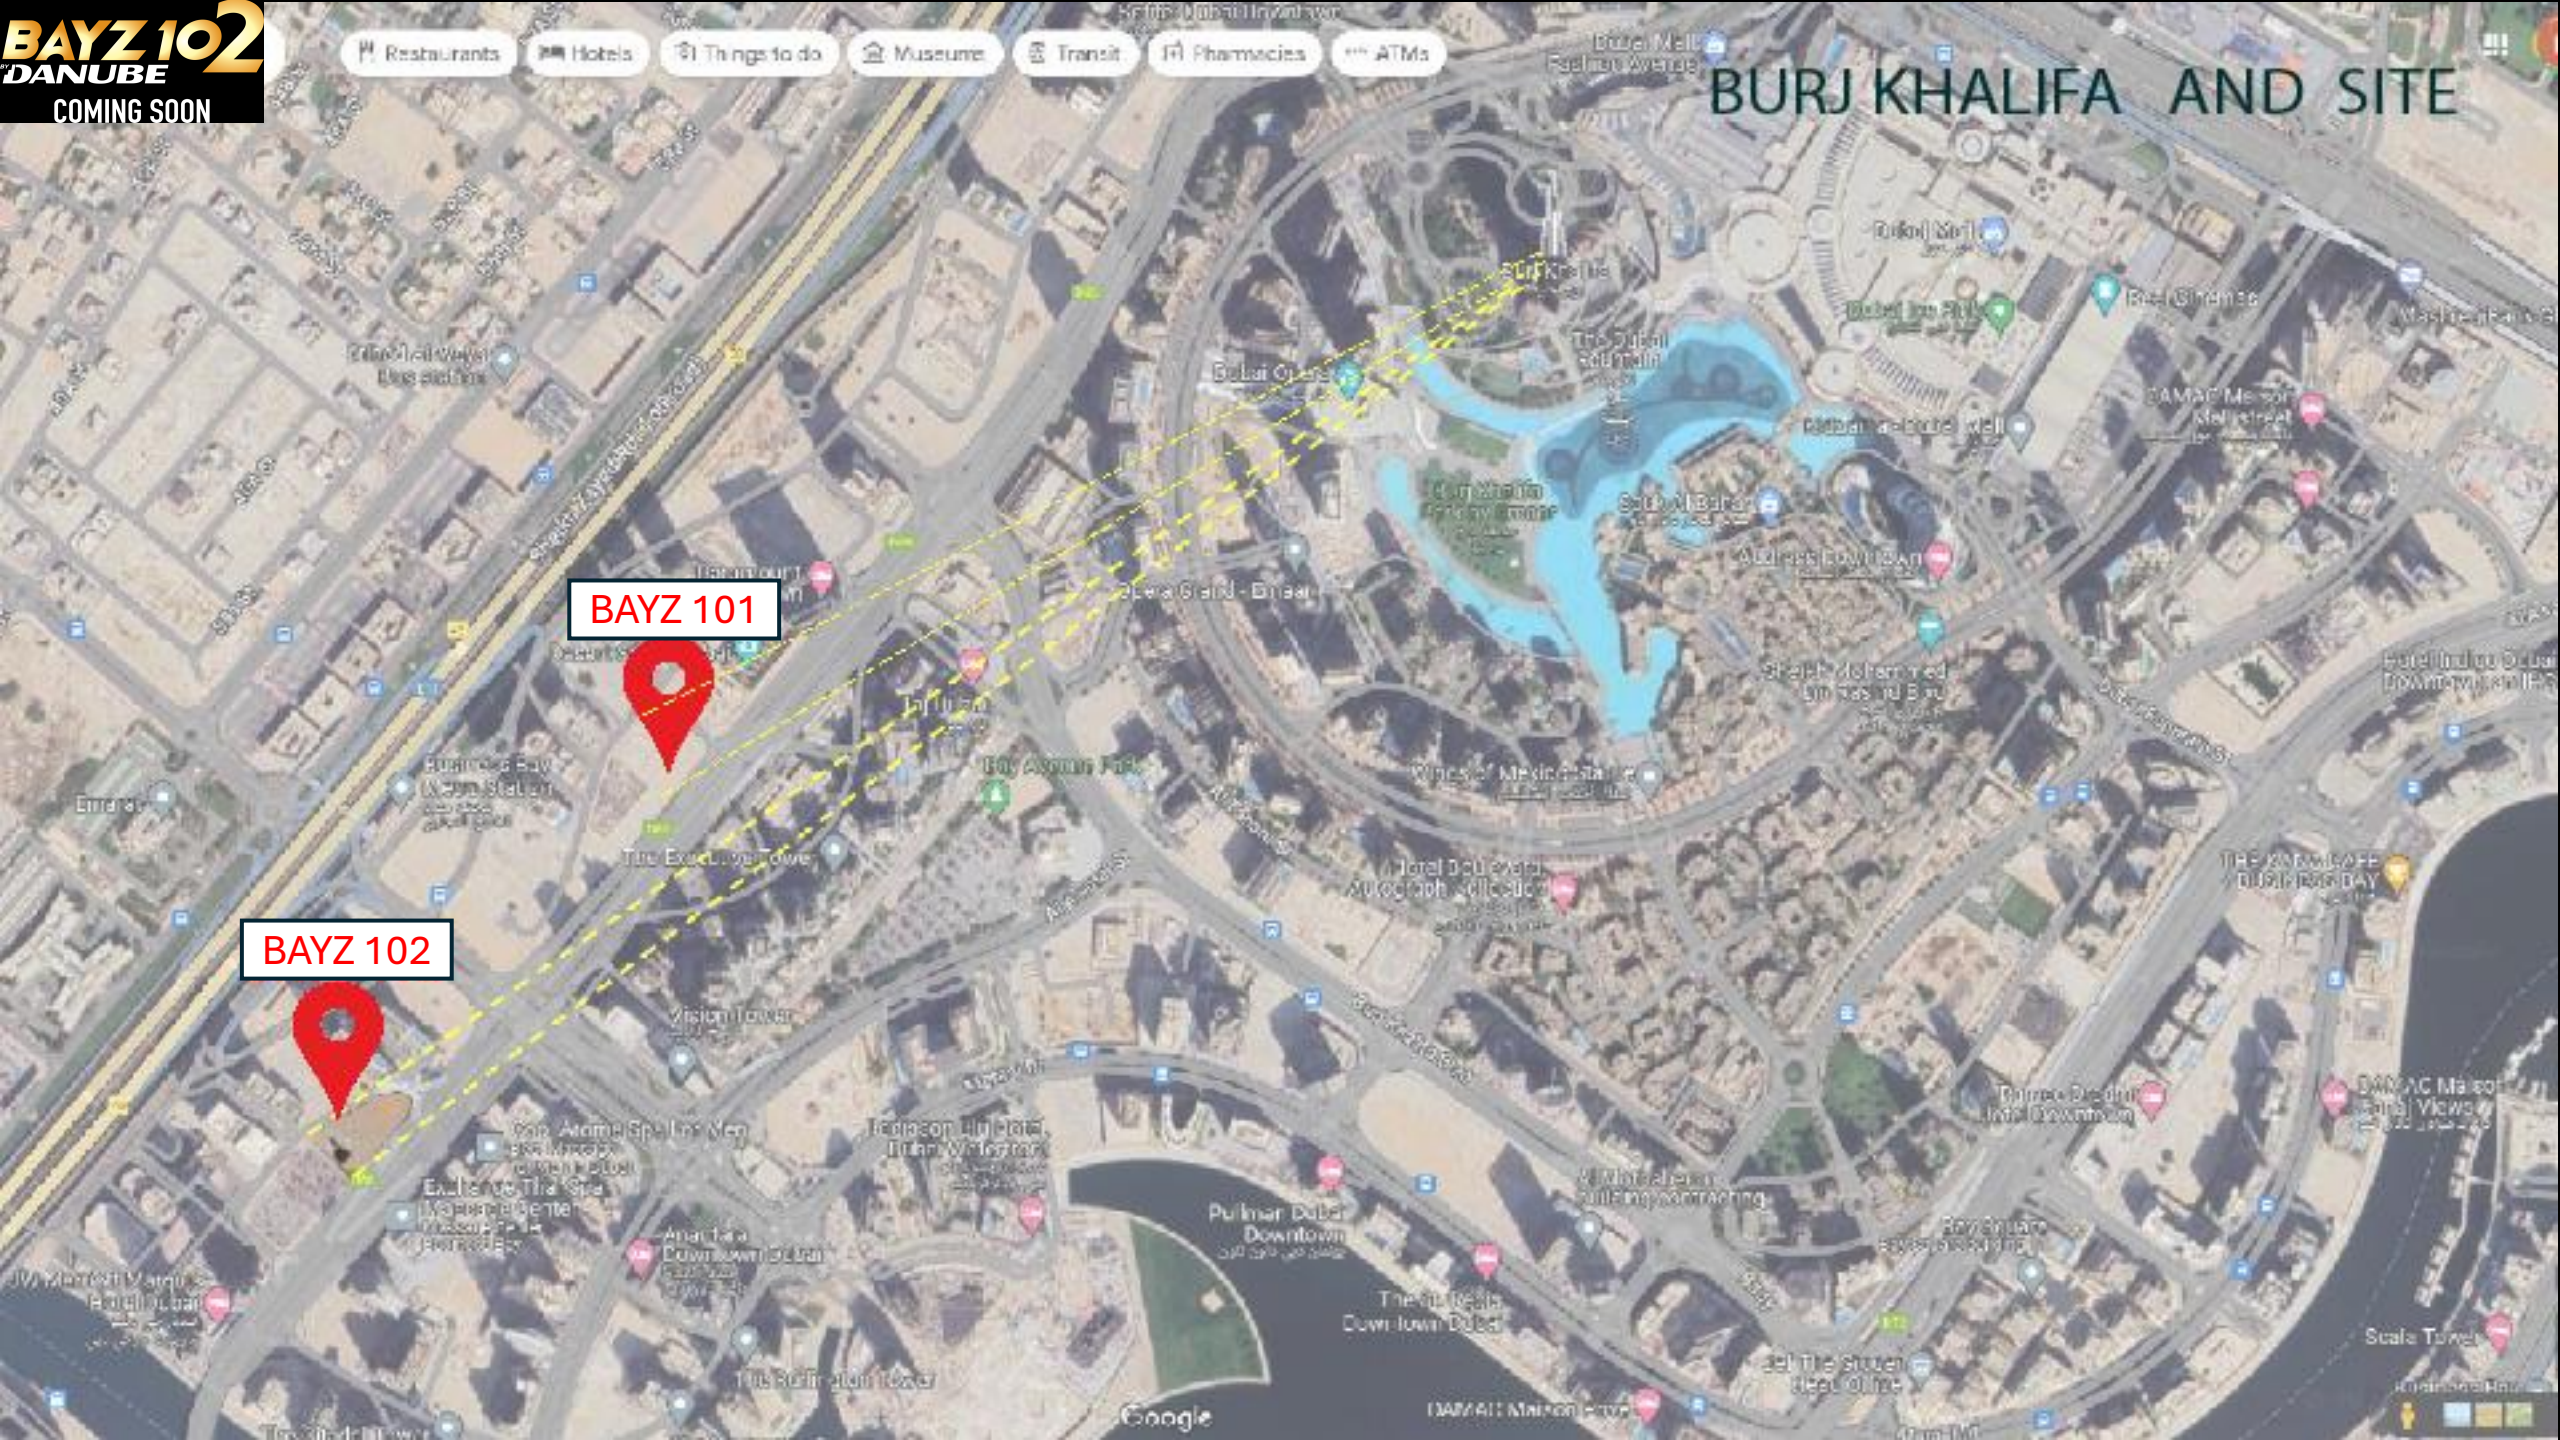

BURJ KHALIFA AND SITE

BAYZ 101

BAYZ 102

DISTANCES

	Business Bay Canal	1 min
	Business Bay Metro	1 min
	Burj Khalifa	2 min
	Dubai Mall	3 min
	City Walk	5 min
	Museum of the Future	5 min
	Jumeirah Beach	7 min
	D - Marin Business Bay	8 min
	Dubai Frame	8 min
	Creek	15 min
	Mall of the Emirates	15 min
	Dubai International Airport	15 min
	Burj Al Arab	18 min
	Dubai Marina	20 min
	Palm Jumeirah	20 min