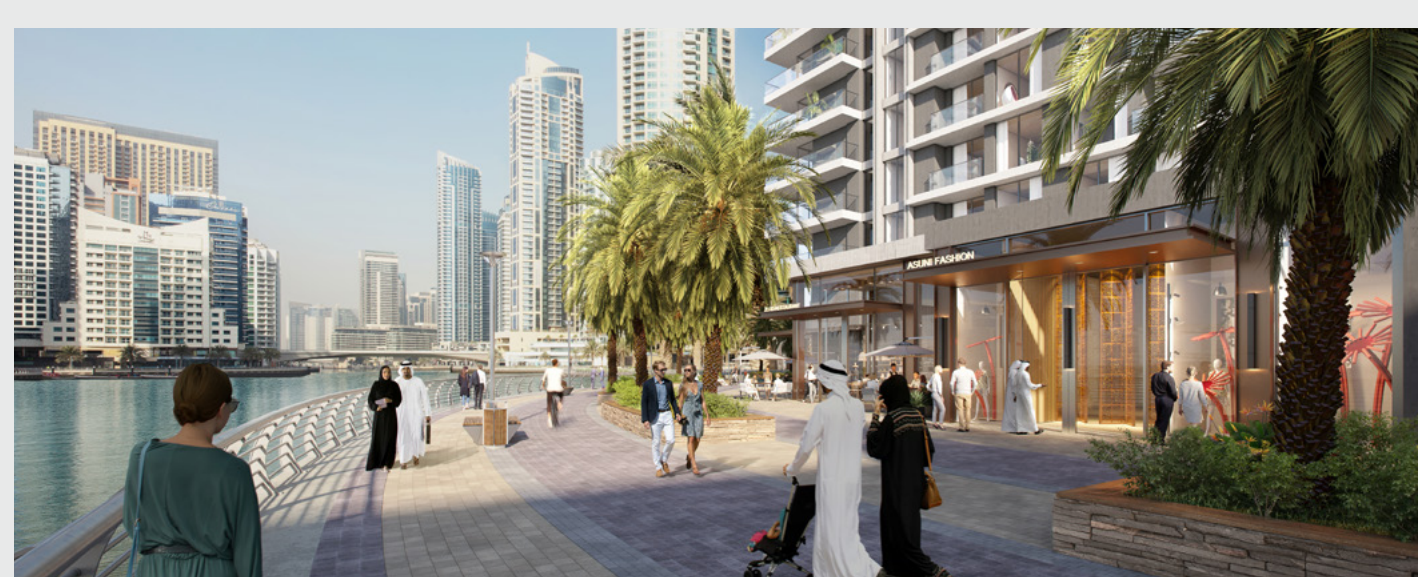

MARINA SHORES

AT DUBAI MARINA

SPECTACULAR LAYOUTS AND SEA VIEWS

An elegant 53-floor tower in the heart of Dubai Marina's affluent waterfront, with unobstructed views of the sea and Dubai Marina and direct access to the Promenade. Boasting a prominent location, Marina Shores offers stylish homes to share the best of life with your loved ones on Dubai Marina's sun-drenched coast.

Bright and open one to four-bedroom apartments and a luxurious five-bedroom penthouse that offers seafront panoramic views.

BENEFIT FROM

T&Cs Apply

A COMMUNITY-FOCUSED LIFESTYLE

Direct access to Dubai Marina Promenade

Swimming Pool & Kids' Pool

Close proximity to Dubai Marina Mall